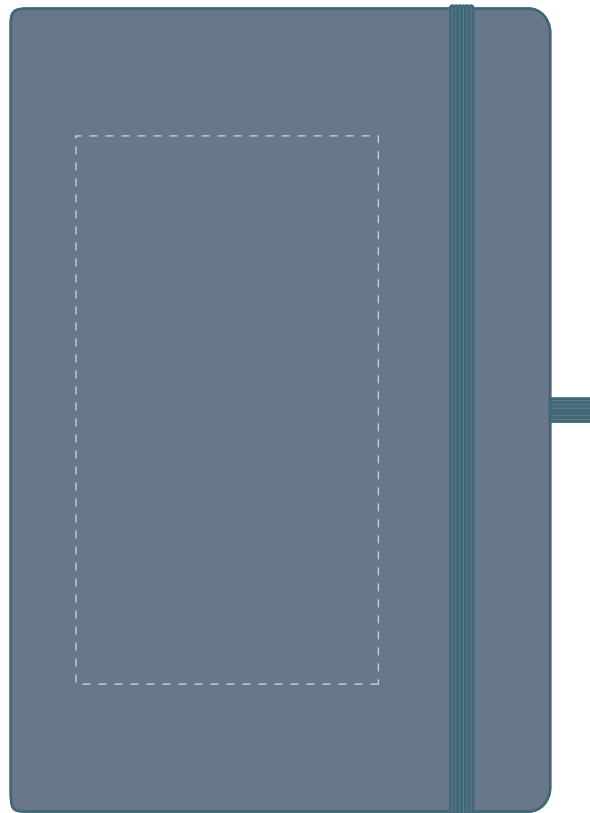

Your Ref:	Quantity:	Product Code: QS1021
Our Ref:	Version: 1	Product Colour: BLUE

PRINTING CONCERNS:**PRODUCT INFO: DUE TO THE NATURE OF THE PRODUCT THE PRINT POSITION MAY VARY BY 2 - 3 MM**

Please note that this product has Sustainability Markings that are not visible from this perspective

We stock this item in the following colours

**PANTONE REFERENCE(S)**

● Debossing/ Foil Blocking

ARTWORK SCALE 50%

Product Image for visualisation
- colours may vary

CENTRED TO PRINT AREA
CENTRED TO NOTEBOOK

The dashed line is to demonstrate print area and will not appear on your printed item

PLEASE NOTE:

- All colours including print and product are for visual purposes only and should not be regarded as the actual colour of the product and print.
- Some products may vary from batch to batch and may differ from previous orders.
- The colour and texture of a product can also have an effect on the final print colour.
- By approving this order we accept that you understand these terms.